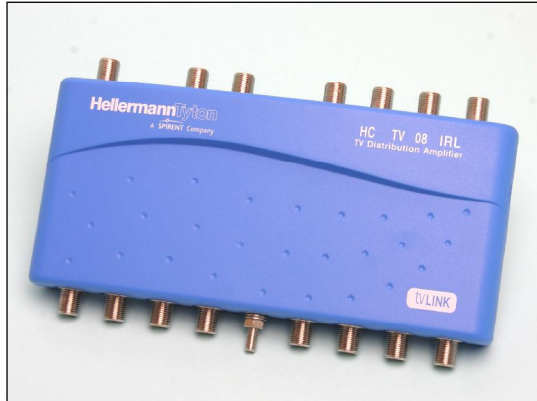

HC TV 08 IRL

8 Outlet TV Distribution Mixer/Amplifier with Return Path

The 8 Outlet TV Distribution Mixer/Amplifier distributes a mixture of TV/SAT/DAB/FM/CCTV signals combined to a single cable then provides 8 outputs to service rooms around the property. Fixings for the 8 Outlet TV Distribution Mixer/Amplifier are provided for in both styles of chassis. Terminations are made with standard F Connect barrels between the connectors and the Coaxial cable.

Specifications:

- Compact design
- Fixings to suit chassis
- Standard F Connect connectors
- Dimensions W x D x H: 197 x 30 x 113mm

Subject to design changes. 02/06

Home Network Sciences