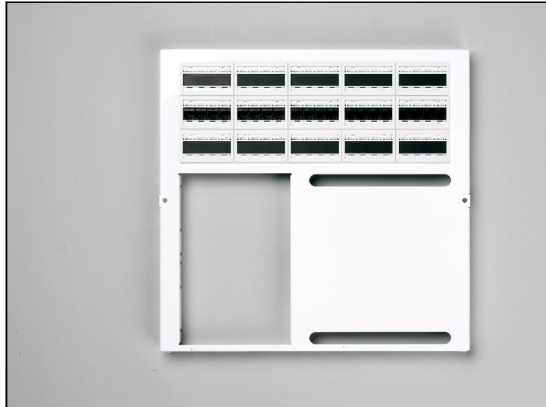

HC MMSF 32 W

Swing Frame with 32 Ports

The Swing Frame with 32 Ports is suitable for the Full Size Unloaded Chassis. Constructed of mild steel and powder coated in white. The use of the Swing Frame allows easy serviceable access to equipment and connections on both the rear and front of the panel. Hinged on one side it can be secured with a screw as supplied with the Unloaded Chassis. 32 Ports are provided and can be used as a mixture of Audio/CCTV/ Data/Voice.

Specification:

- Powder coated white mild steel
- Dimensions W x D x H: 412 x 28 x 399mm

Subject to design changes. 02/06

Home Network Sciences