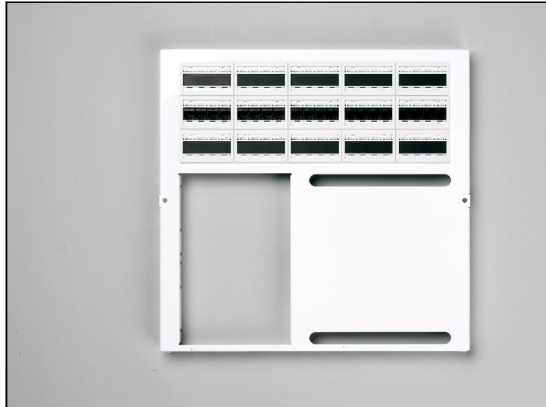

HC MMSF 24 W

Swing Frame with 24 Ports

The Swing Frame with 24 Ports is suitable for the Full Size Unloaded Chassis. Constructed of mild steel and powder coated in white. The use of the Swing Frame allows easy serviceable access to equipment and connections on both the rear and front of the panel. Hinged on one side it can be secured with a screw as supplied with the Unloaded Chassis. 24 Ports are provided and can be used as a mixture of Audio/CCTV/ Data/Voice.

Specification:

- Powder coated white mild steel
- Dimensions W x D x H: 412 x 28 x 399mm

Subject to design changes. 02/06

Home Network Sciences