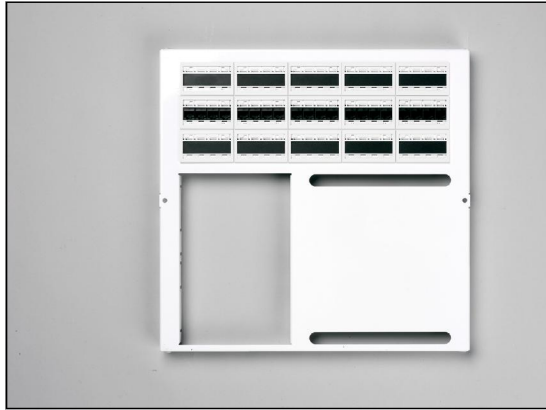

# HC MMSF 16 W

## Swing Frame with 16 Ports

The Swing Frame with 16 Ports is suitable for the Full Size Unloaded Chassis. Constructed of mild steel and powder coated in white. The use of the Swing Frame allows easy serviceable access to equipment and connections on both the rear and front of the panel. Hinged on one side it can be secured with a screw as supplied with the Unloaded Chassis. 16 Ports are provided and can be used as a mixture of Audio/CCTV/ Data/Voice.

### Specification:

- Powder coated white mild steel
- Dimensions W x D x H: 412 x 28 x 399mm